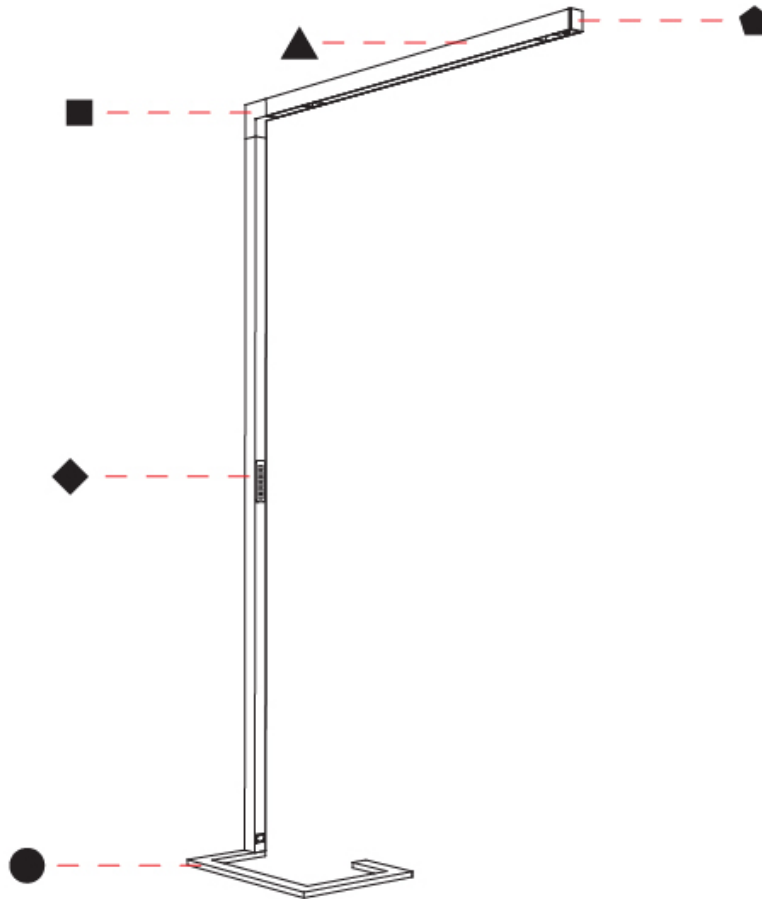

HYPRO-F 90 PORTABLE

A340004-

PROJECT

TYPE

SPECIFIER

QUANTITY

DATE

A